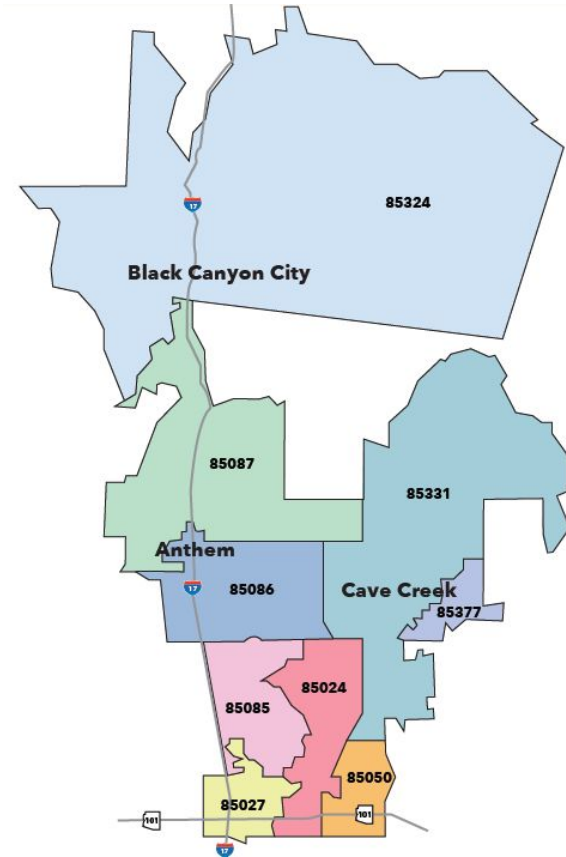

Picked up in: Black Canyon, Cave Creek, Carefree, Desert Hills, Dove Valley, Deer Valley, New River, North Scottsdale, Tramanto, Tatum Ranch, etc.

Published by Times Media Group

Ad Rates & Sizes

Modular Sizes	52x	26x	12x	Open	Ad Color
1/8 page	\$192.00	\$230.00	\$307.00	\$346.00	\$75.00
1/4 page	\$379.00	\$398.00	\$416.00	\$379.00	\$75.00
1/2 page	\$758.00	\$795.00	\$833.00	\$870.00	\$150.00
Full page	\$1,578.00	\$1,656.00	\$1,735.00	\$1,813.00	\$300.00
Cover Strip	\$388.00	\$465.00	\$620.00	\$775.00	\$75.00