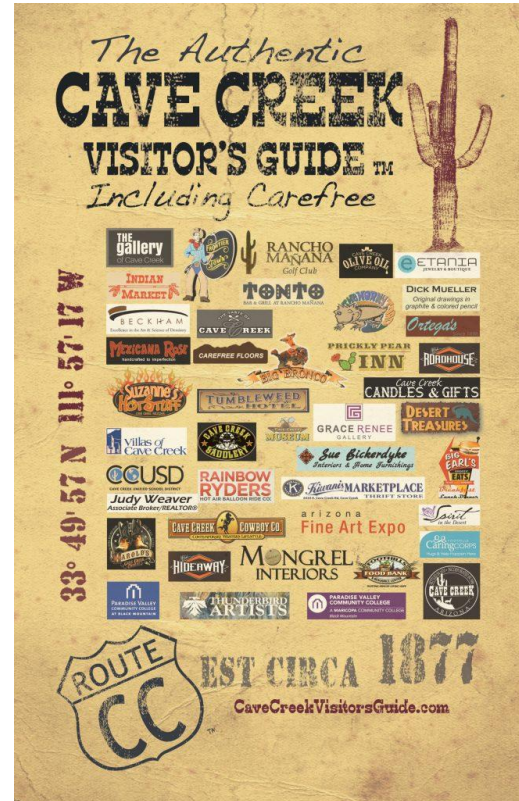

*Boulder Creek
Football Foundation*

Cave Creek Visitors Guide

- Prints 1x a year, and is distributed year round
- Delivered to Resort Concierges, Visitor Centers, Sky Harbor & local Business.
- 40k copies/year.