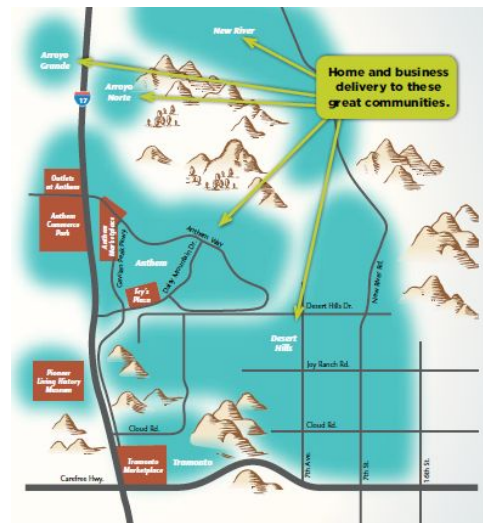

85086

MAGAZINE

- 20k copies printed monthly
- Direct mailed to homes in the following communities: Anthem, Tramonto, Desert Hills, New River, Arroyo Grande and Arroyo Norte.
- Hand delivered to 300 business in the area
- Published by Times Media Group

Ad Size	12X	6X	3X	1X
1/6 page	$234	$294	$324	$414
1/4 page	$390	$490	$540	$690
1/3 page	$490	$610	$690	$850
1/2 page	$625	$730	$840	$998
2/3 page	$775	$890	$990	$1,250
Full page	$975	$1,140	$1,300	$1,575