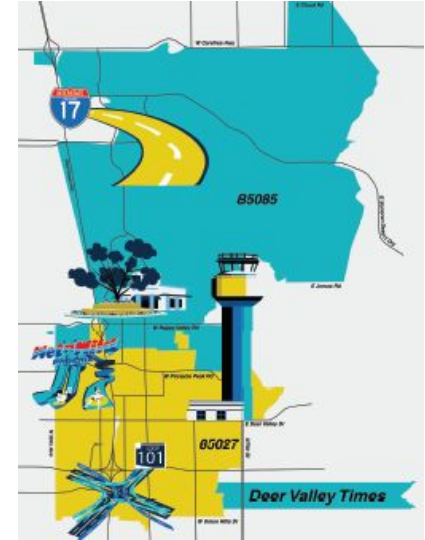

*Boulder Creek
Football Foundation*

Cave Creek Visitors Guide

- Prints 1x a year, and is distributed year round
- Delivered to Resort Concierges, Visitor Centers, Sky Harbor & local Business.
- 40k copies/year.

DEER VALLEY TIMES

- 20,000 copies are printed monthly
- Delivered through US Postal service to nearly 20k homes & businesses in the North Valley/Deer Valley area. Additional ones are picked up in racks in 85027, 85085 and 85024.